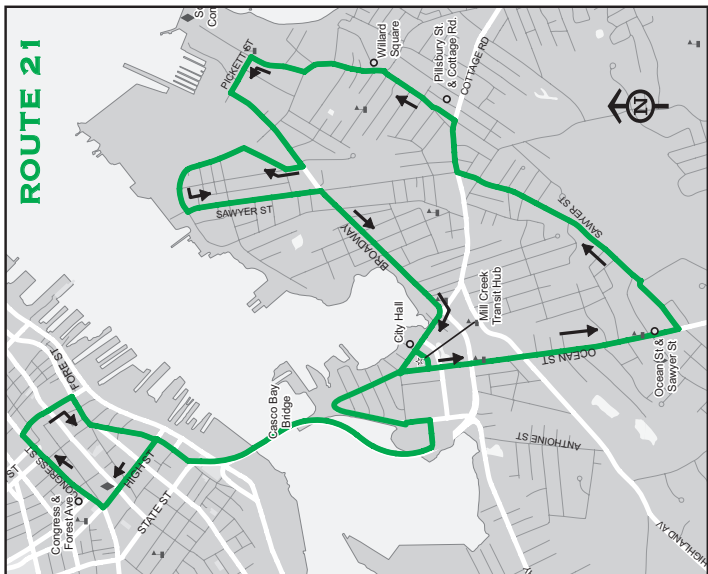

Cash:

Single Ride Fare
Full Fare..... $2.00
Reduced Fare... $1.00
Youth Fare..... $1.00

Smart Card/Mobile App/Token:

Single Ride Fare
Full Fare.....$2.00 (90 minute pass)
Reduced Fare...$1.00 (90 minute pass)
Youth Fare.....$1.00 (90 minute pass)