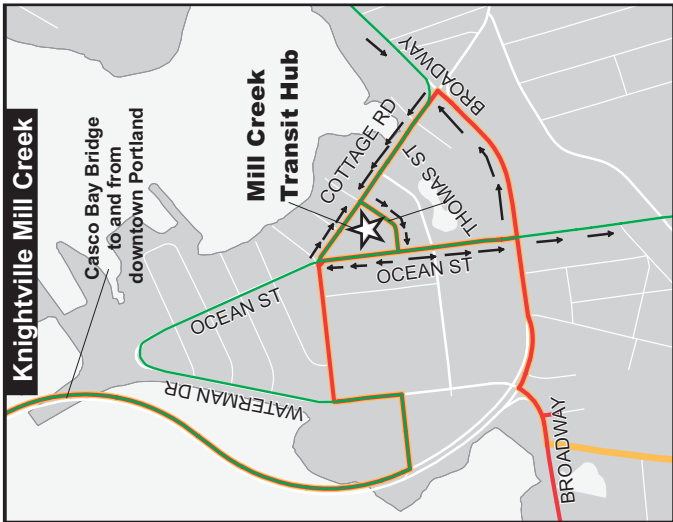

Cash:

Single Ride Fare
Full Fare..... $2.00
Reduced Fare... $1.00
Youth Fare..... $1.00

Smart Card/Mobile App/Token:

Single Ride Fare
Full Fare.....$2.00 (90 minute pass)
Reduced Fare...$1.00 (90 minute pass)
Youth Fare.....$1.00 (90 minute pass)