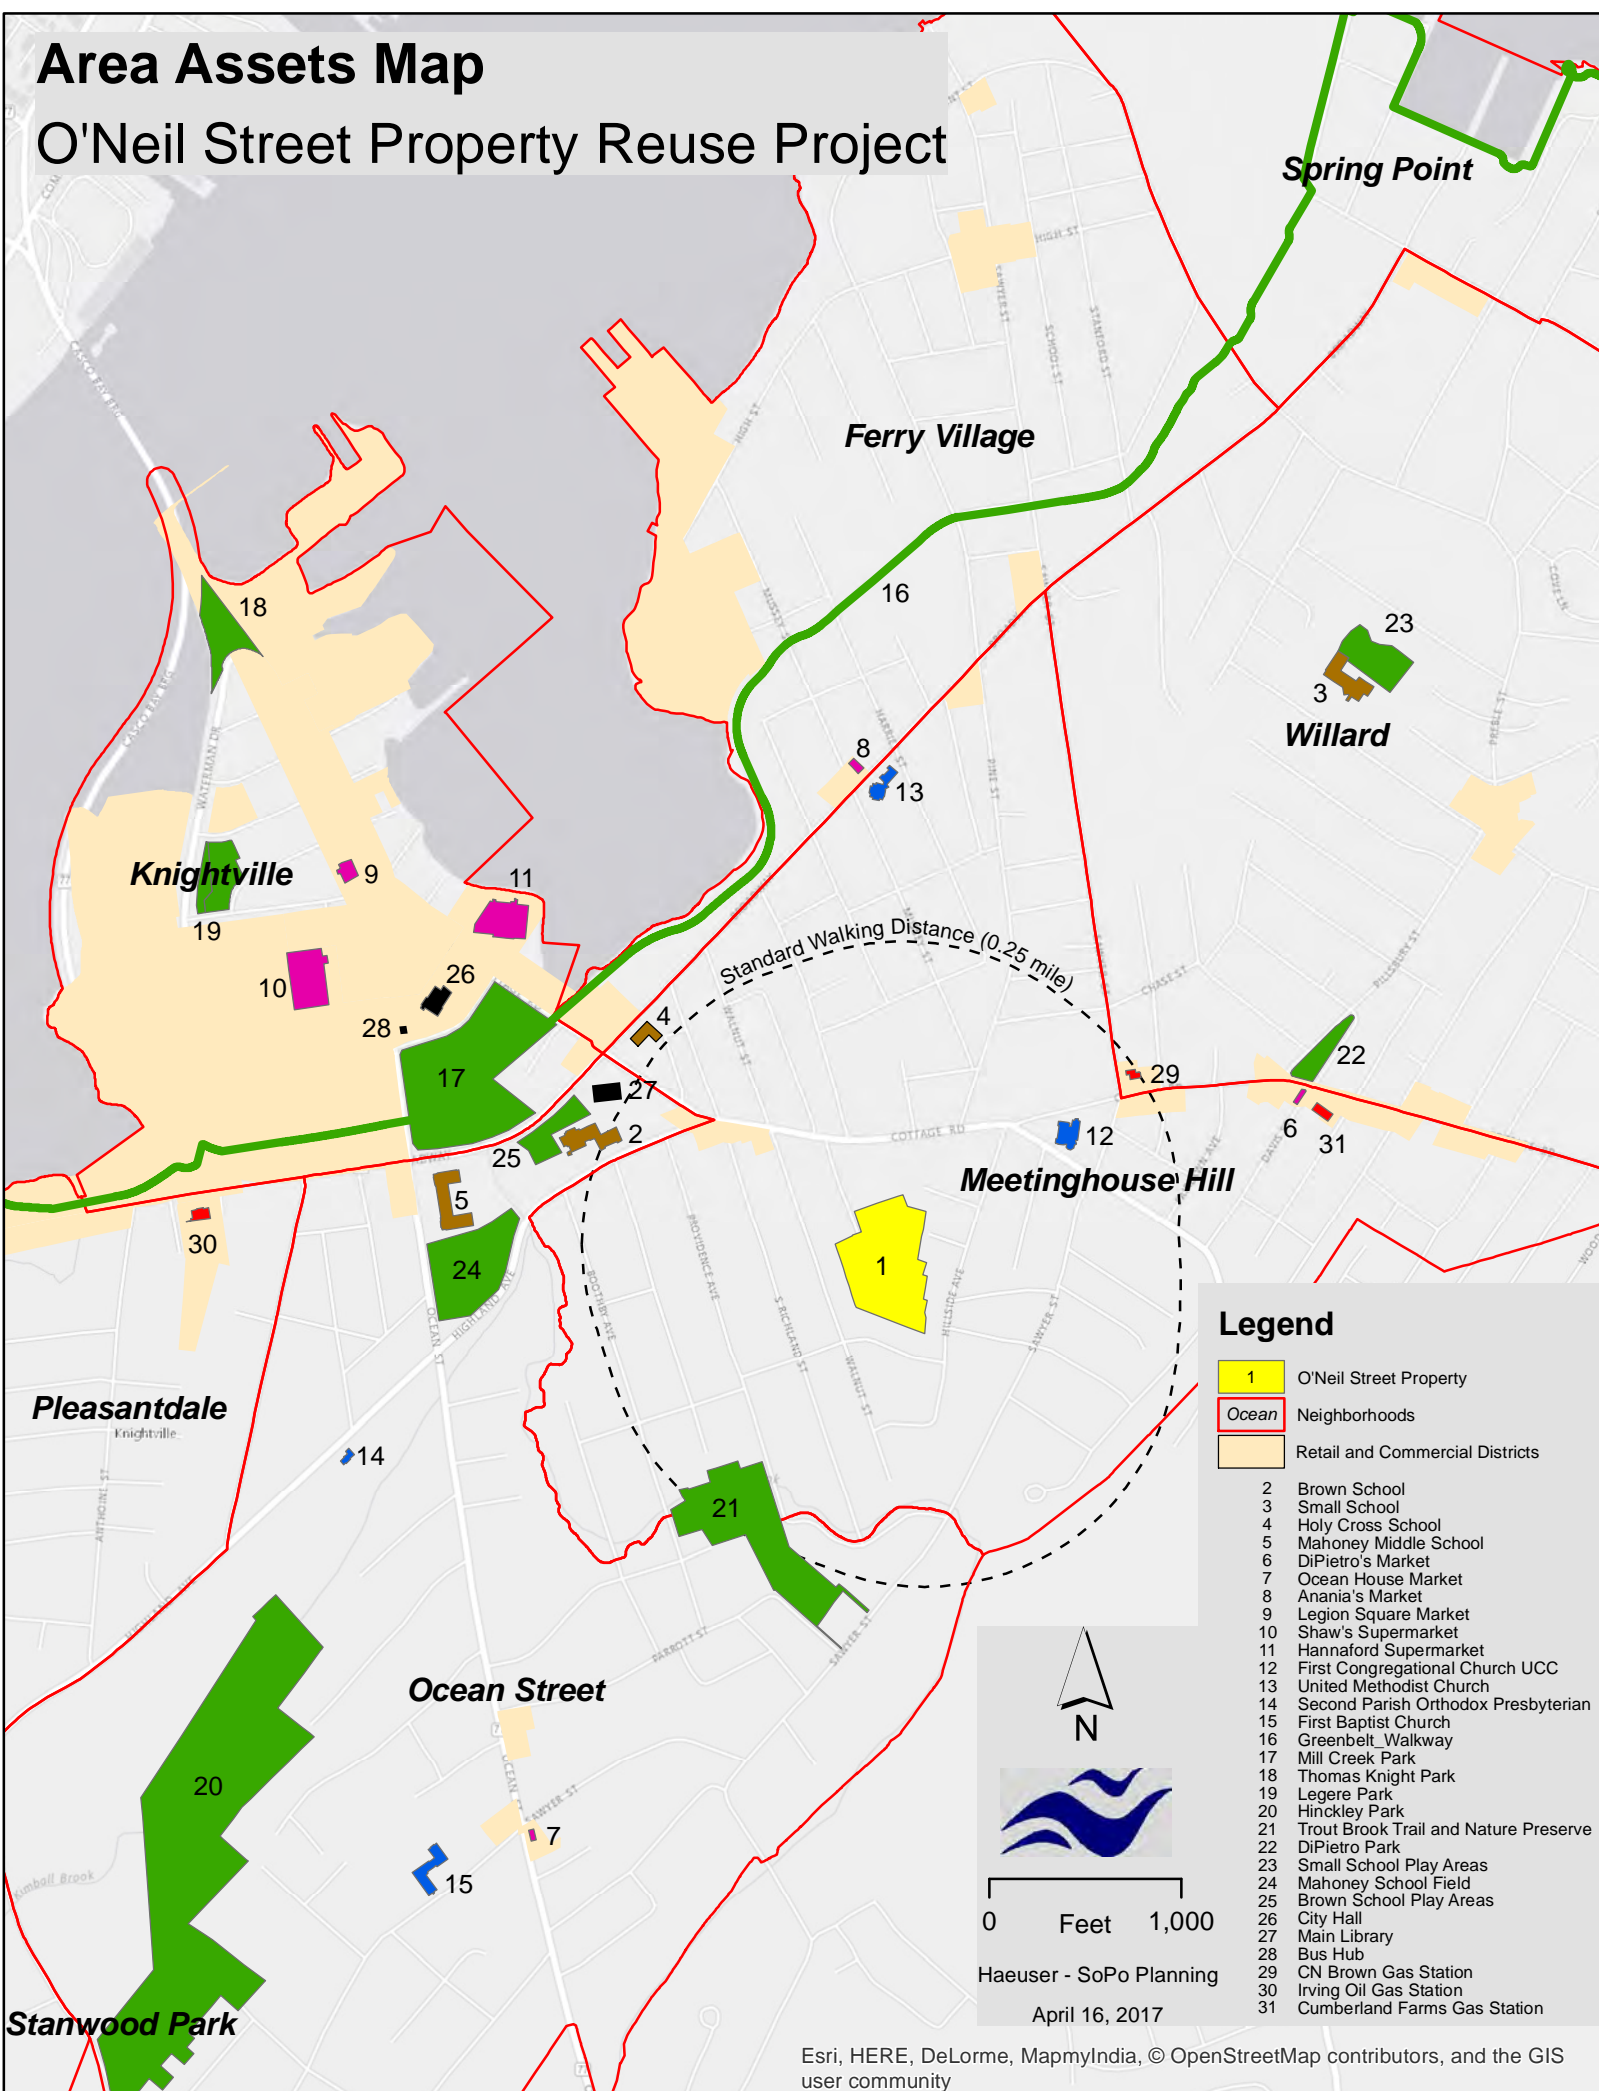

Area Assets Map

O'Neil Street Property Reuse Project

Legend

- 1 O'Neil Street Property
- Ocean Neighborhoods
- Retail and Commercial Districts
- 2 Brown School
- 3 Small School
- 4 Holy Cross School
- 5 Mahoney Middle School
- 6 DiPietro's Market
- 7 Ocean House Market
- 8 Anania's Market
- 9 Legion Square Market
- 10 Shaw's Supermarket
- 11 Hannaford Supermarket
- 12 First Congregational Church UCC
- 13 United Methodist Church
- 14 Second Parish Orthodox Presbyterian
- 15 First Baptist Church
- 16 Greenbelt Walkway
- 17 Mill Creek Park
- 18 Thomas Knight Park
- 19 Legere Park
- 20 Hinckley Park
- 21 Trout Brook Trail and Nature Preserve
- 22 DiPietro Park
- 23 Small School Play Areas
- 24 Mahoney School Field
- 25 Brown School Play Areas
- 26 City Hall
- 27 Main Library
- 28 Bus Hub
- 29 CN Brown Gas Station
- 30 Irving Oil Gas Station
- 31 Cumberland Farms Gas Station

0 Feet 1,000

Haeuser - SoPo Planning

April 16, 2017