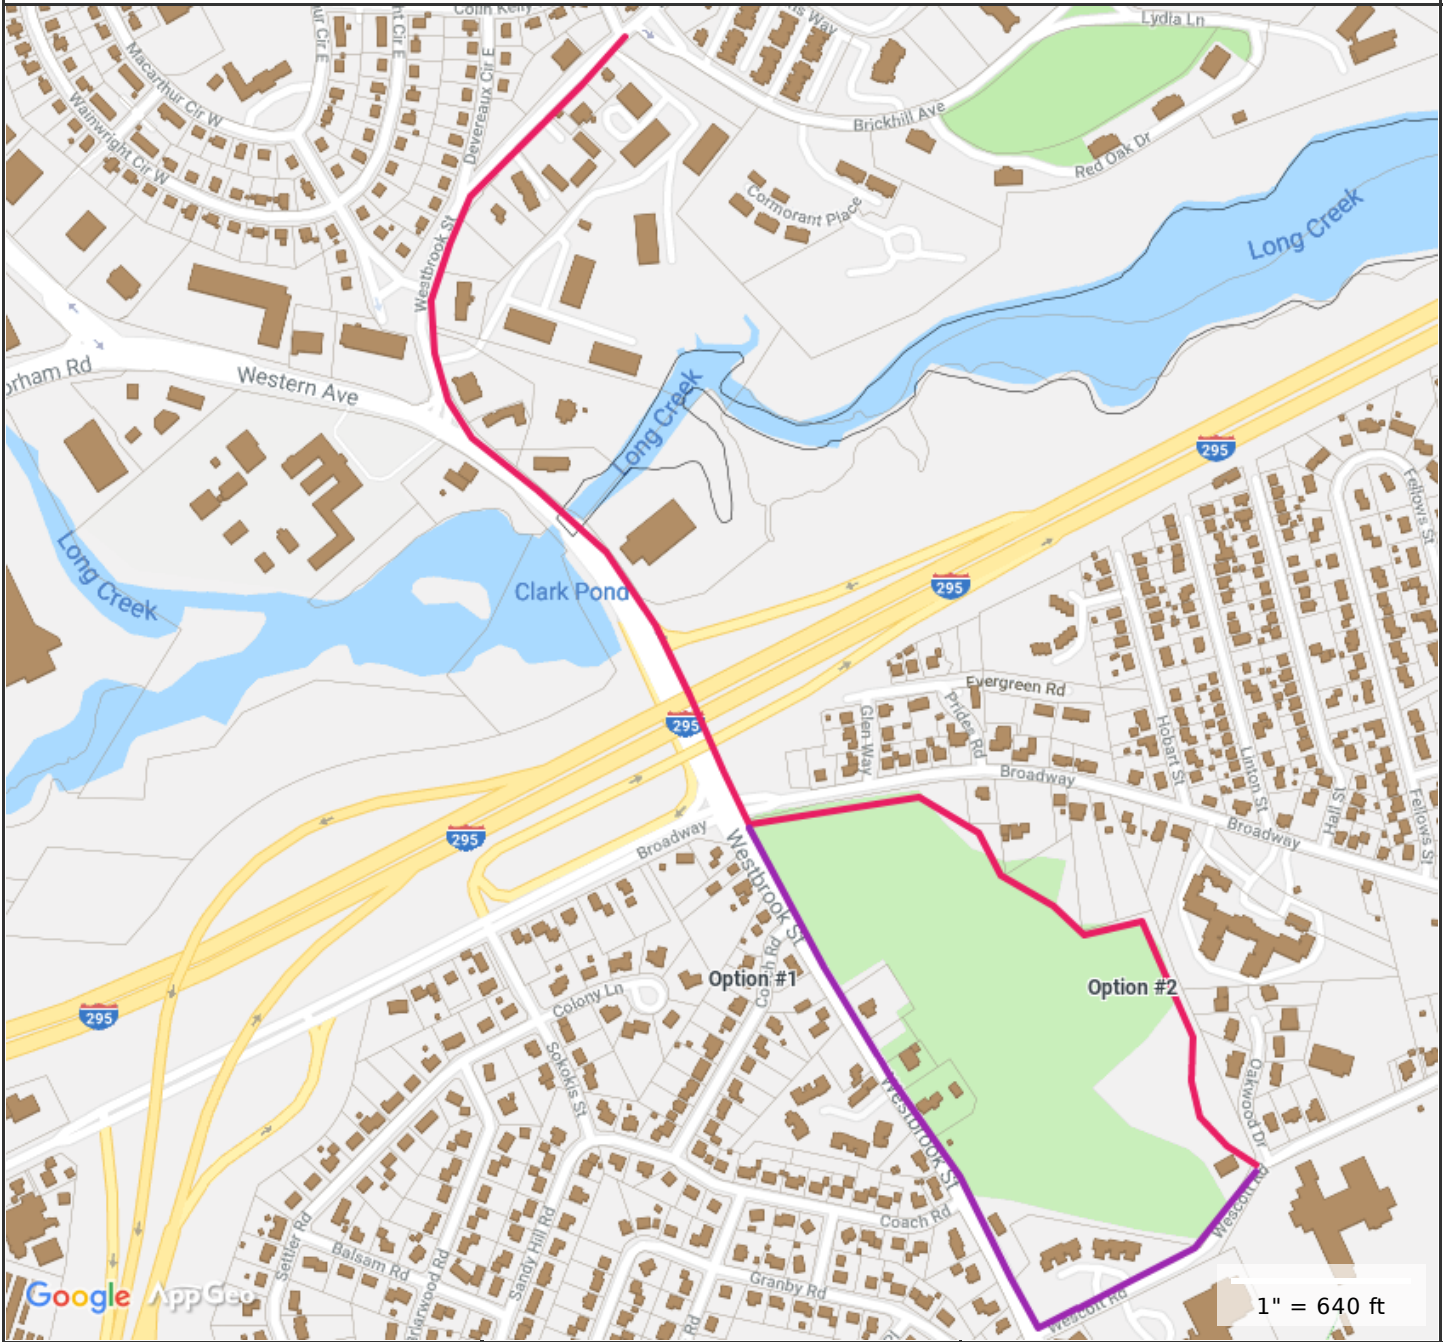

Proposed Westbrook Street Multiuse Path

**MAP FOR REFERENCE ONLY
NOT A LEGAL DOCUMENT**

City of South Portland, ME makes no claims and no warranties, expressed or implied, concerning the validity or accuracy of the GIS data presented on this map.

Geometry updated 12/21/2017
Data updated 11/19/2018