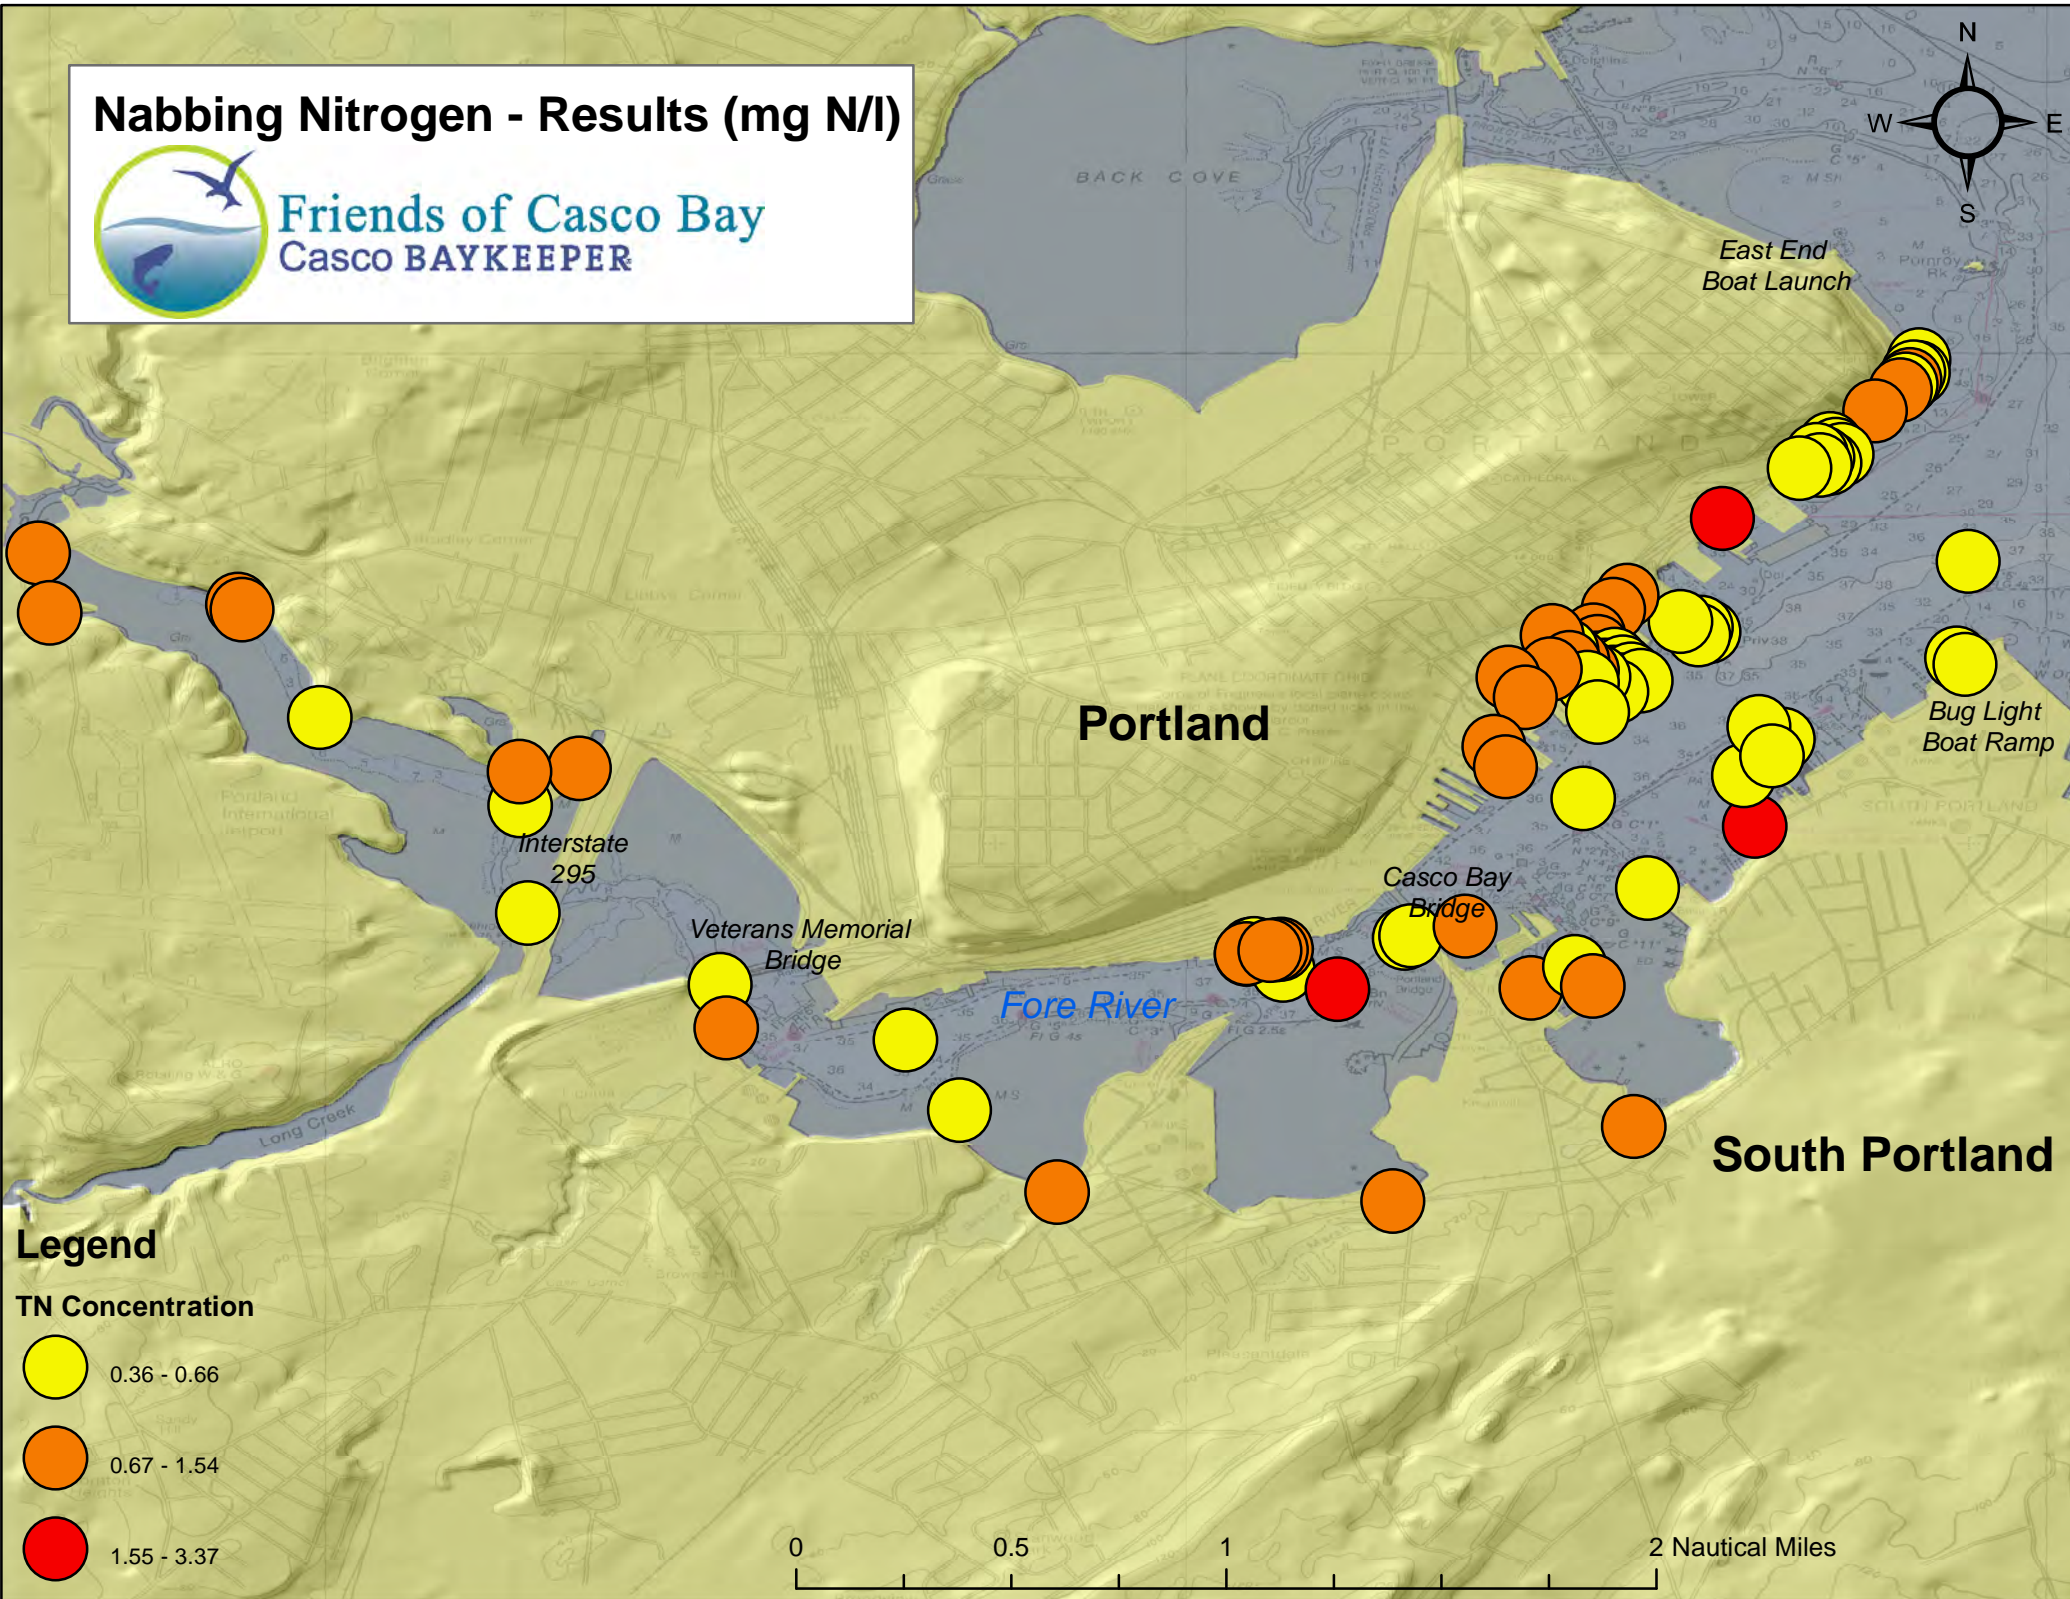

Nabbing Nitrogen - Results (mg N/l)

Friends of Casco Bay
Casco BAYKEEPER

Legend

TN Concentration

 0.36 - 0.66

 0.67 - 1.54

 1.55 - 3.37

0 0.5 1 2 Nautical Miles